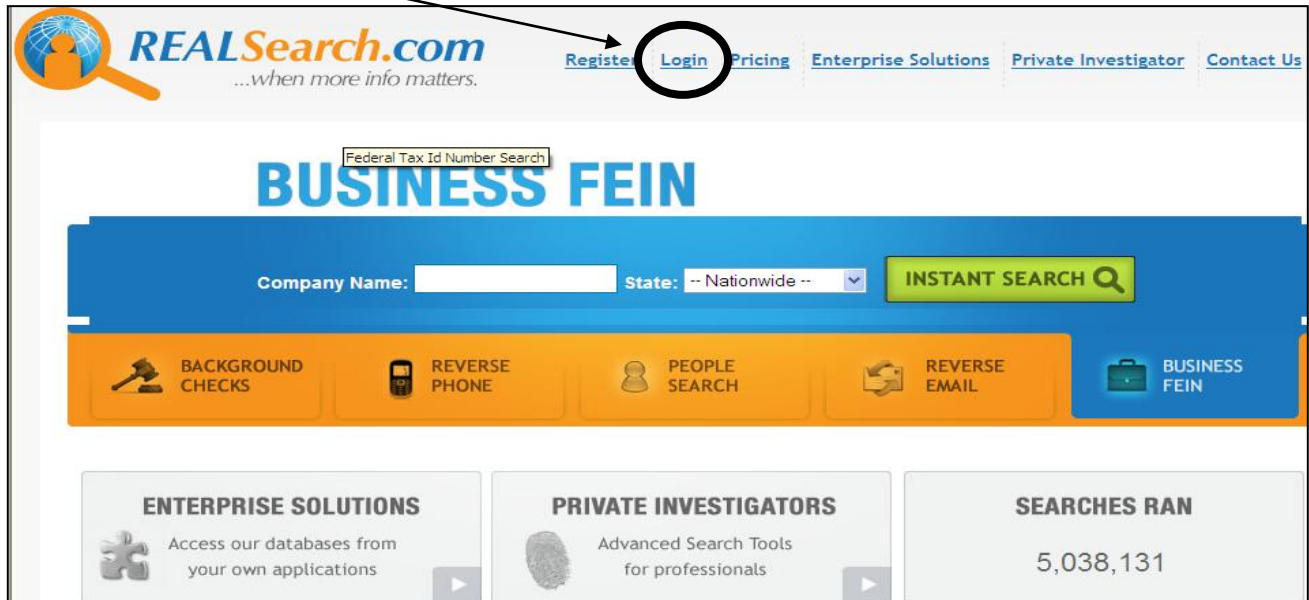

RealSearch EIN Finder

You can access the EIN database at www.realsearch.com.

Follow the instructions below to login and begin to use the search:

1. Select “Login” from the RealSearch home page.

2. Enter the AARP Foundation provided username and password for your state.

RealSearch EIN Finder

3. The EIN search screen is available after logon and there are three (3) ways to perform a search:
 1. By Company Name
 2. By EIN
 3. By Company Phone Number

REALSearch.com
...when more info matters.