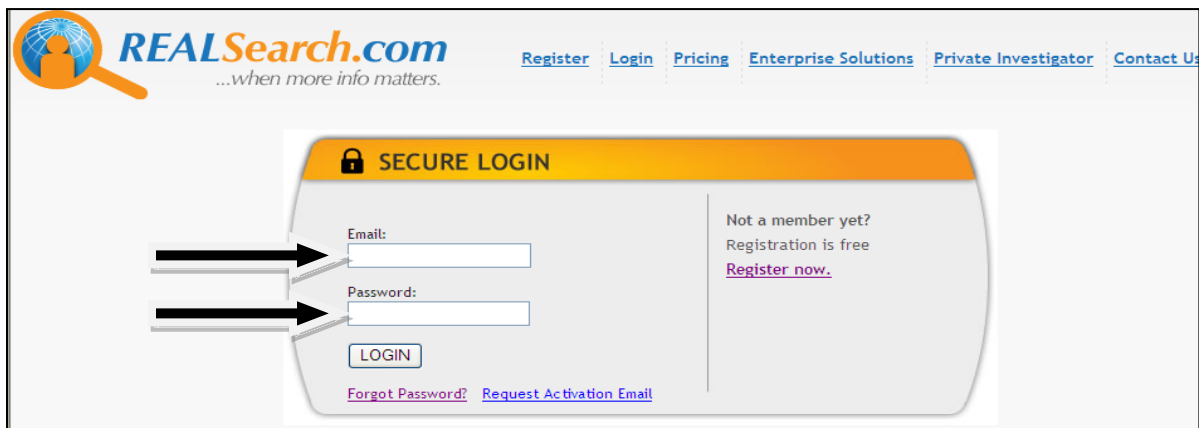

RealSearch EIN Finder

You can access the EIN database at www.realsearch.com.

Follow the instructions below to login and begin to use the search:

1. Select “Login” from the RealSearch home page.

2. Enter the AARP Foundation provided username and password for your state.

RealSearch EIN Finder

3. The EIN search screen is available after logon and there are three (3) ways to perform a search:
 1. By Company Name
 2. By EIN
 3. By Company Phone Number

REALSearch.com
...when more info matters.